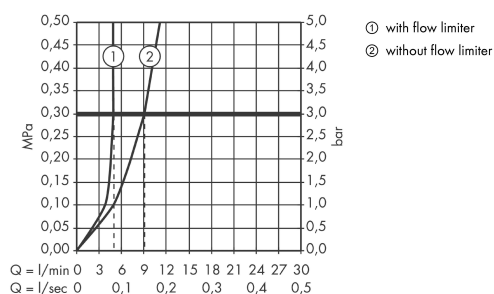

Technology

Design awards

Product image

Scale drawing

Flowchart

AXOR Citterio E
Single lever basin mixer for concealed installation wall-mounted with spout 221 mm and escutcheons

Surfaces: **Chrome** Article Number: **36106000**