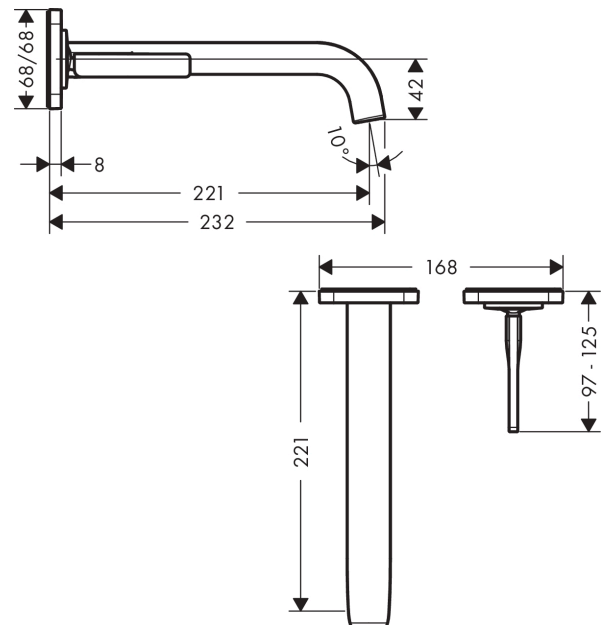

AXOR Citterio E

Single lever basin mixer for concealed installation wall-mounted with spout 221 mm and escutcheons

Surfaces: **Chrome** Article Number: **36106000**

Description

product features

- consists of: single lever basin mixer for concealed installation wall-mounted, waste set
- projection 221 mm
- laminar spray
- flow rate at 3 bar: 5 l/min
- joystick ceramic cartridge
- suitable for continuous flow water heaters
- non-closing waste set
- handle can be positioned on the right or left, depends on the basic set installation

Technology

Design awards

Product image

Scale drawing

Flowchart

AXOR Citterio E
Single lever basin mixer for concealed installation wall-mounted with spout 221 mm and escutcheons

Surfaces: **Chrome** Article Number: **36106000**